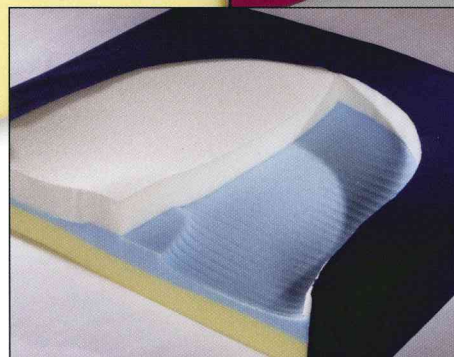

WHEELCHAIR CUSHIONS

Integrated Gel Bladder Cushion

Combining Comfort with Support

Design expertise and fabrication experience make AMF a leader in producing wheelchair cushions that provide ultimate patient comfort and support. Whether the need is cost-efficient convoluted foam, a multi-layer progressive foam for pressure redistribution or a gel bladder cushion for patients with bony prominences, AMF can meet any customer specification and cost consideration.

Contoured Cushion with Pommel

Disposable Cushion