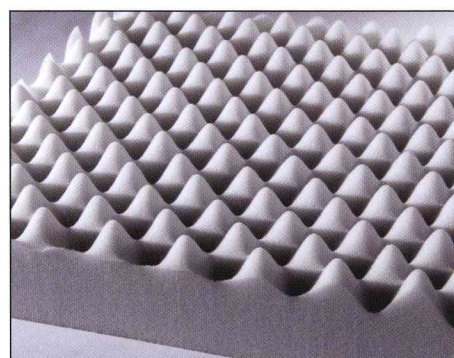

WHEELCHAIR CUSHIONS

Integrated Gel Bladder Cushion

Combining Comfort with Support

Design expertise and fabrication experience make AMF a leader in producing wheelchair cushions that provide ultimate patient comfort and support. Whether the need is cost-efficient convoluted foam, a multi-layer progressive foam for pressure redistribution or a gel bladder cushion for patients with bony prominences, AMF can meet any customer specification and cost consideration.

Contoured Cushion with Pommel

Disposable Cushion