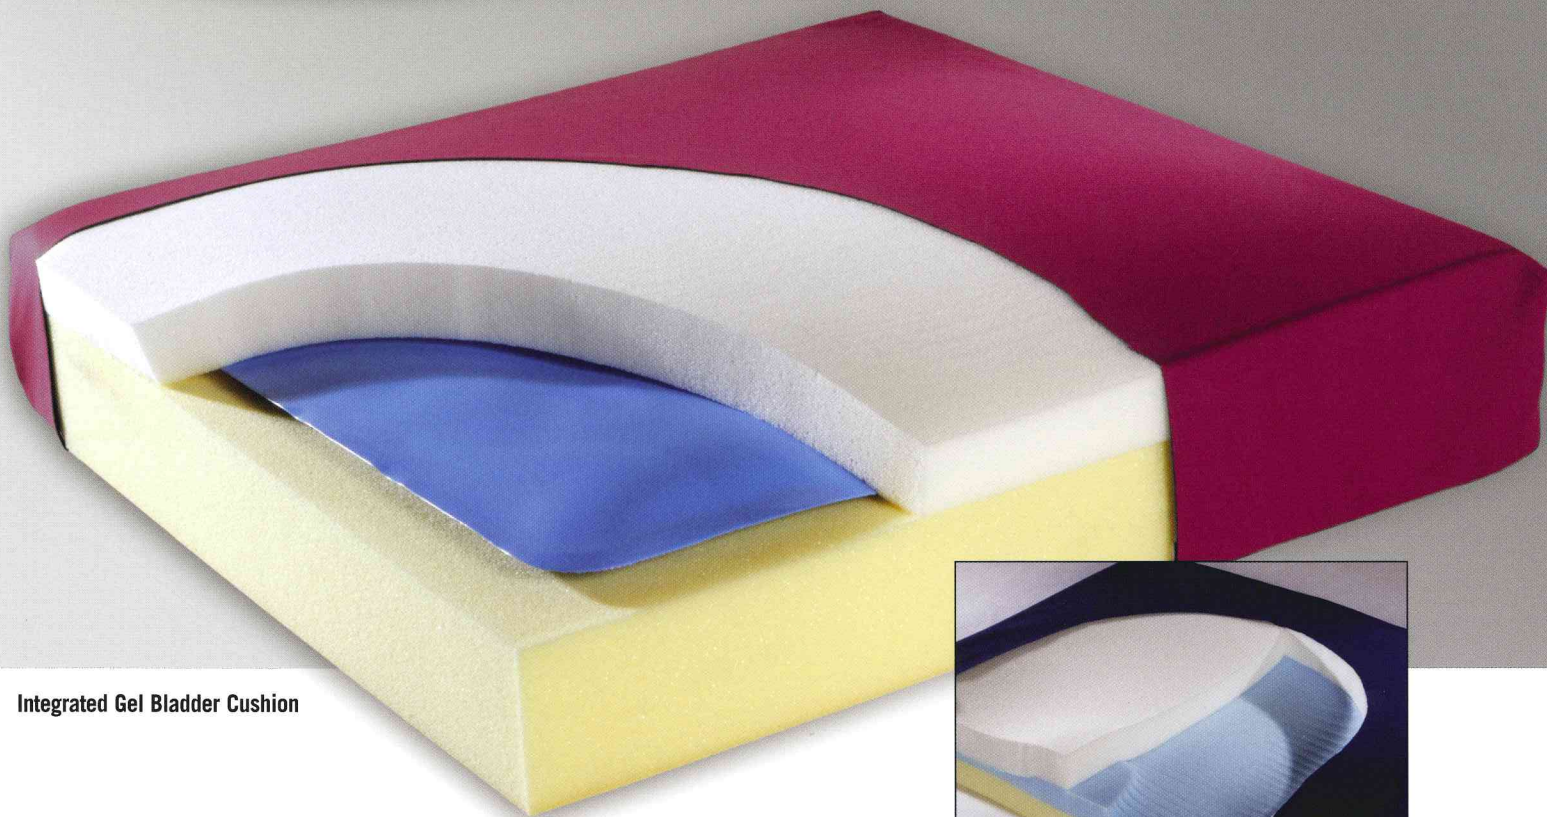

WHEELCHAIR CUSHIONS

Integrated Gel Bladder Cushion

Combining Comfort with Support

Design expertise and fabrication experience make AMF a leader in producing wheelchair cushions that provide ultimate patient comfort and support. Whether the need is cost-efficient convoluted foam, a multi-layer progressive foam for pressure redistribution or a gel bladder cushion for patients with bony prominences, AMF can meet any customer specification and cost consideration.

Contoured Cushion with Pommel

Disposable Cushion